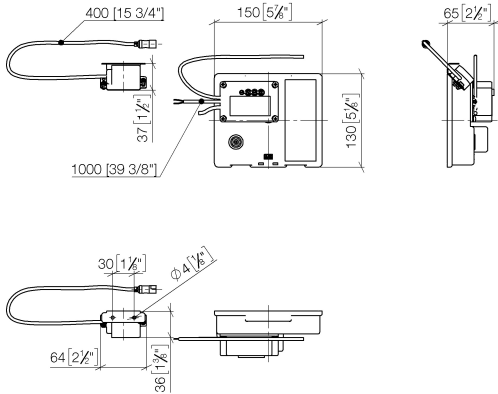

Required miscellaneous

eSET Touchfree Basin mixer without temperature setting for combining with wall-mounted fittings -

- min. recess depth 90 mm
- max. recess depth 125 mm

35 743 970 90

Required miscellaneous

eSET Touchfree Basin mixer without temperature setting for combining with free-standing fittings -

35 742 970 90

Recommended miscellaneous

Extension for Touchfree 500 mm - 12 765 970 90

MEM eSET Touchfree Basin mixer without pop-up waste without temperature setting - Chrome

MEM

ST 010 105 1782
mm [inches]

Certificates

LGA_29120.	WRAS_1906116.	IAPMO_EGS.	CE000001_eSet_Tou chfree_20171206_D E_signed.	CE000002_eSet_Tou chfree_20171206_E N_signed.
LGA_29119.				

ST 010 105 1782

Spare parts list

MEM eSET Touchfree Basin mixer without pop-up waste without temperature setting - Chrome

MEM

ST 010 105 1782

- 200mm projection
- fixed spout
- rectangular, air-enriched flow
- height of mixer 321 mm
- height up to aerator 190 mm
- hole diameter 35 mm
- rosette 60 x 60 mm
- 2x screw-in M 10 x 1 pressure hose, leak-tested
- 1/2" connection
- max. flow 5.7 l/min
- lead-free
- This product can help a building meet the requirements of Green Building Rating Systems, e.g. LEED®, BREEAM®, DGNB