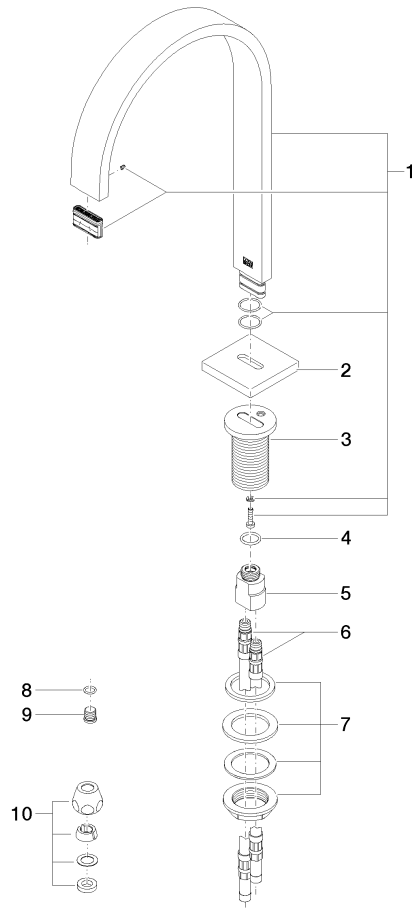

No.	Item Number	Name	Quantity used	Delivery time
1	90 10 01 177 00 90	electronic accessories	1	2
2	90 17 20 199 00 90	holder	1	2
3	04 30 50 079 00 90	valve	1	2
4	04 10 01 050 00 90	power supply	1	60
5	04 30 31 024 01 90	fixing set	1	2

MEM eSET Touchfree Basin mixer without pop-up waste without temperature setting - Chrome

MEM

ST 010 105 1782

- 200mm projection
- fixed spout
- rectangular, air-enriched flow
- height of mixer 321 mm
- height up to aerator 190 mm
- hole diameter 35 mm
- rosette 60 x 60 mm
- 2x screw-in M 10 x 1 pressure hose, leak-tested
- 1/2" connection
- max. flow 5.7 l/min
- lead-free
- This product can help a building meet the requirements of Green Building Rating Systems, e.g. LEED®, BREEAM®, DGNB

MEM eSET Touchfree Basin mixer without pop-up waste without temperature setting - Chrome

MEM

ST 010 105 1782

Flow rate chart

Certificates

LGA_28441.

GDV_0400289.

ST 010 105 1782

Spare parts list

No.	Item Number	Name	Quantity used	Delivery time
1	90 28 22 155 01-00	spout	1	10
2	09 27 78 034-00	rosette	1	10
3	09 11 10 054 10 90	connection	1	2
4	09 14 10 130 90	seal	1	2
5	09 11 10 055 10 90	connection	1	2
6	04 30 04 016 00 90	hose	2	60
7	04 23 10 009 01 90	fixing set	1	2
8	90 14 10 060 00 90	seal	1	2
9	09 31 20 065 90	plug	1	2
10	90 23 30 040 00-00	threaded connector	2	10