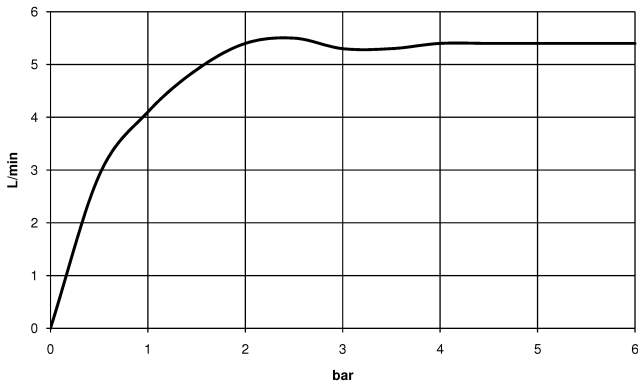

Flow rate chart

Certificates

LGA_28441.

GDV_0400289.