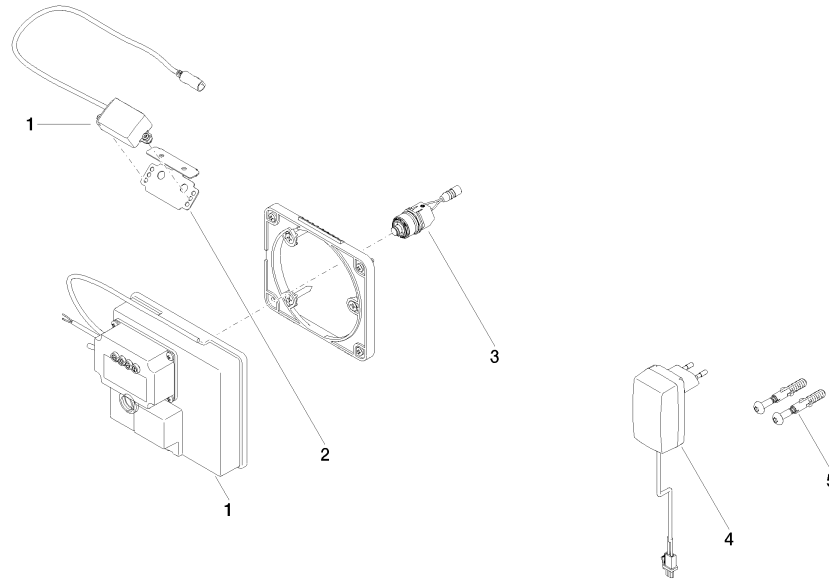

MEM

ST 010 105 1782
mm [inches]

Certificates

LGA_29120.	WRAS_1906116.	IAPMO_EGS.	CE000001_eSet_Tou chfree_20171206_D E_signed.	CE000002_eSet_Tou chfree_20171206_E N_signed.
LGA_29119.				

ST 010 105 1782

Spare parts list

MEM eSET Touchfree Basin mixer without pop-up waste without temperature setting - Chrome

MEM

ST 010 105 1782

- 200mm projection
- fixed spout
- rectangular, air-enriched flow
- height of mixer 321 mm
- height up to aerator 190 mm
- hole diameter 35 mm
- rosette 60 x 60 mm
- 2x screw-in M 10 x 1 pressure hose, leak-tested
- 1/2" connection
- max. flow 5.7 l/min
- lead-free
- This product can help a building meet the requirements of Green Building Rating Systems, e.g. LEED®, BREEAM®, DGNB